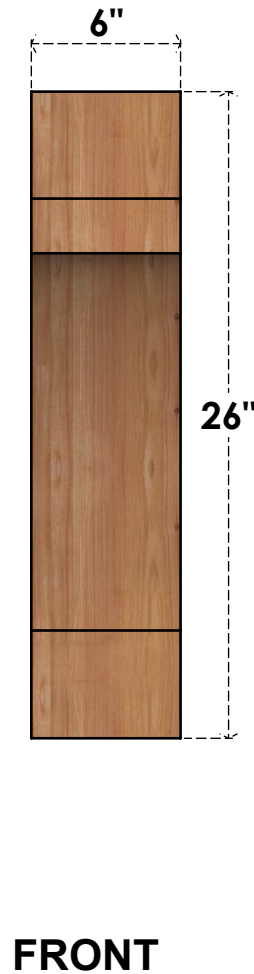

BRC06X18X26MRC00RWR

6"W X 18"D X 26"H MERCED ROUGH SAWN BRACE, WESTERN RED CEDAR

EKENA MILLWORK
 2300 WEST MAIN ST.
 CLARKSVILLE, TX 75426
 TOLL FREE: 866-607-0453
 WWW.EKENAMILLWORK.COM

NOTES

1. INSTALLATION TO BE COMPLETED IN ACCORDANCE WITH MANUFACTURER'S SPECIFICATIONS.
2. DRAWING MAY NOT BE TO SCALE
3. THIS DRAWING IS INTENDED FOR DESIGN AND PLANNING PURPOSES ONLY.
4. ALL INFORMATION CONTAINED HEREIN WAS CURRENT AT THE TIME OF DEVELOPMENT BUT MUST BE REVIEWED AND APPROVED BY THE PRODUCT MANUFACTURER TO BE CONSIDERED ACCURATE.
5. PRODUCTS ARE NOT KILN DRIED. THIS ITEM IS UNIQUE AND WILL CONTAIN THE NATURAL VARIATIONS THAT THE WOOD SPECIES OFFERS. THIS MAY RESULT IN VARIATIONS UP TO 1/4"