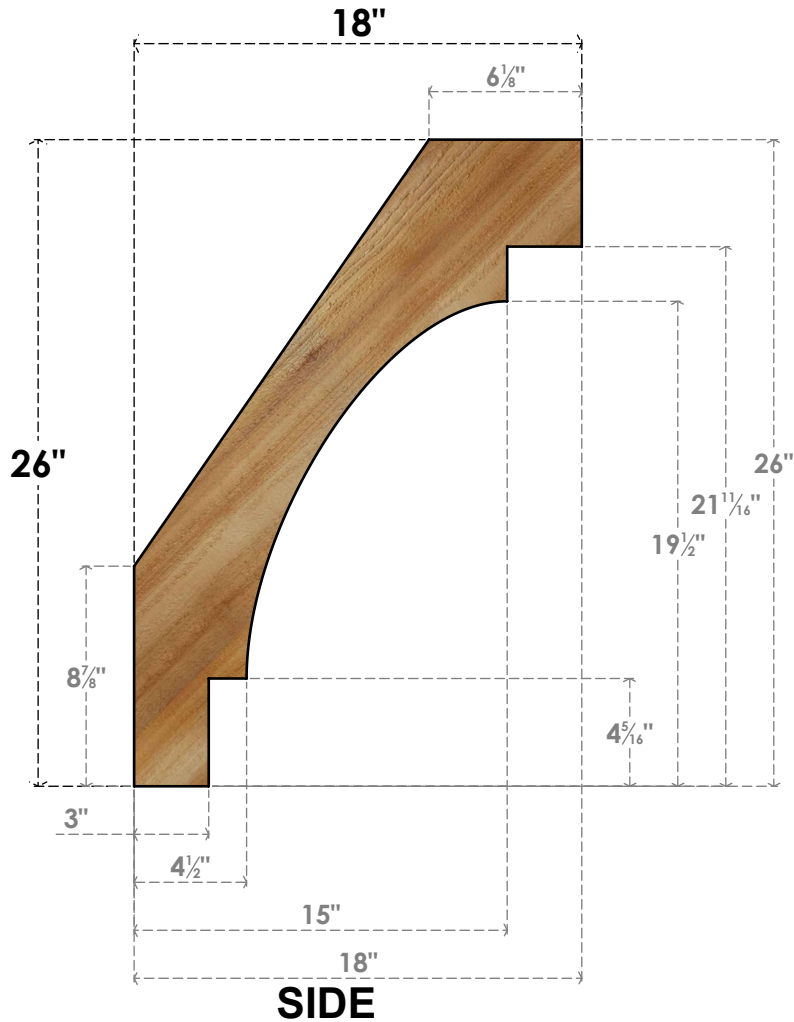

BRC06X18X26MRC00RWR

6"W X 18"D X 26"H MERCED ROUGH SAWN BRACE, WESTERN RED CEDAR

EKENA MILLWORK
 2300 WEST MAIN ST.
 CLARKSVILLE, TX 75426
 TOLL FREE: 866-607-0453
 WWW.EKENAMILLWORK.COM

NOTES

1. INSTALLATION TO BE COMPLETED IN ACCORDANCE WITH MANUFACTURER'S SPECIFICATIONS.
2. DRAWING MAY NOT BE TO SCALE
3. THIS DRAWING IS INTENDED FOR DESIGN AND PLANNING PURPOSES ONLY.
4. ALL INFORMATION CONTAINED HEREIN WAS CURRENT AT THE TIME OF DEVELOPMENT BUT MUST BE REVIEWED AND APPROVED BY THE PRODUCT MANUFACTURER TO BE CONSIDERED ACCURATE.
5. PRODUCTS ARE NOT KILN DRIED. THIS ITEM IS UNIQUE AND WILL CONTAIN THE NATURAL VARIATIONS THAT THE WOOD SPECIES OFFERS. THIS MAY RESULT IN VARIATIONS UP TO 1/4"